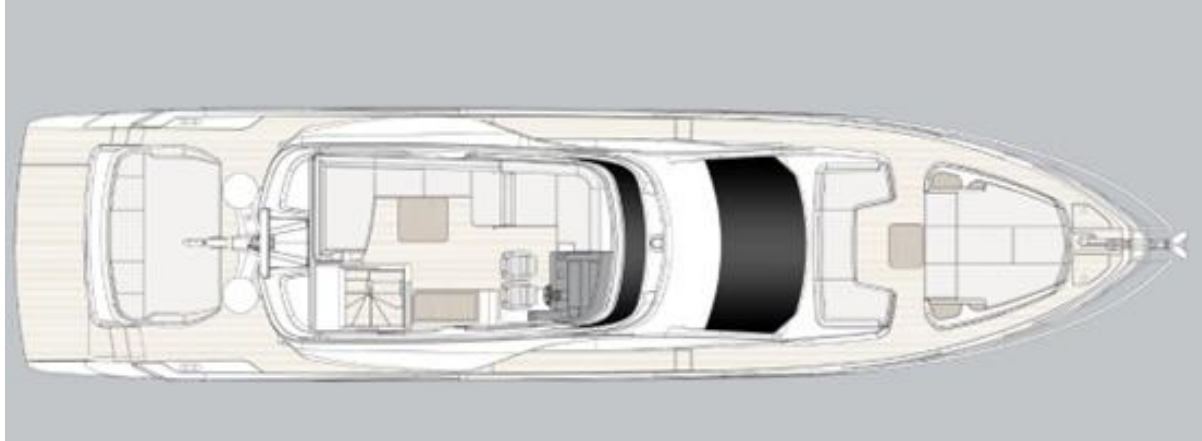

LAYOUT :

All particulars are believed to be correct, but not guaranteed.