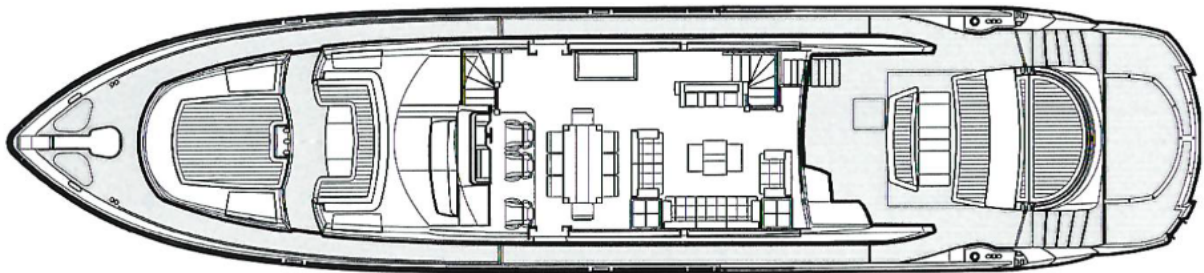

Sunseeker Predator 92

“UM7”

Sunseeker Predator 92 from 2008 equipped with 2x1800 hp Caterpillar giving cruise between 20 and 24 knots and max of 29 knots. 4 cabins all ensuite. Various of improvements done 2019 such as hydraulic lift swim platform , zero speed fin stabilizers, sound system and exterior upholstery.

Washing machine

Wine fridge

Grill BBQ

All particulars are believed to be correct, but not guaranteed.

Sunseeker Predator 92

Sports flybridge deck

Main deck

Lower deck