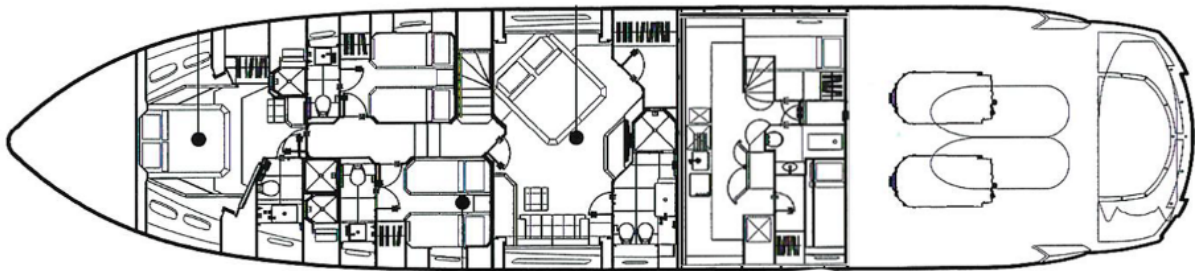

Washing machine

Wine fridge

Grill BBQ

All particulars are believed to be correct, but not guaranteed.

Sunseeker Predator 92

Sports flybridge deck

Main deck

Lower deck