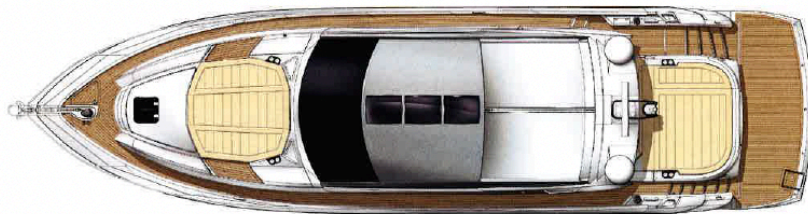

### LAYOUT:

Acommodation for 6 guests in main cabin mid ship full beam with double bed and large bathroom, fwd guest cabin with double bed and bathroom, 3<sup>rd</sup> guest cabin with 2 single bunk beds. Lower dinette with sofa and table facing galley. Upper saloon with large sofa and table facing furniture accommodating hide away TV, helm station with openable sunroof above. Cockpit with L seating and table, wet bar and aft sunbed above garage.

### DOMESTIC:

Fridge freezer

Ceramic 4 ring touch control hob and extractor fan

Microwave oven, Dishwasher Miele, Sink and drainer

Crockery set, cutlery set for 6 guests

Wet bar in cockpit with grill, sink, fridge and icemaker