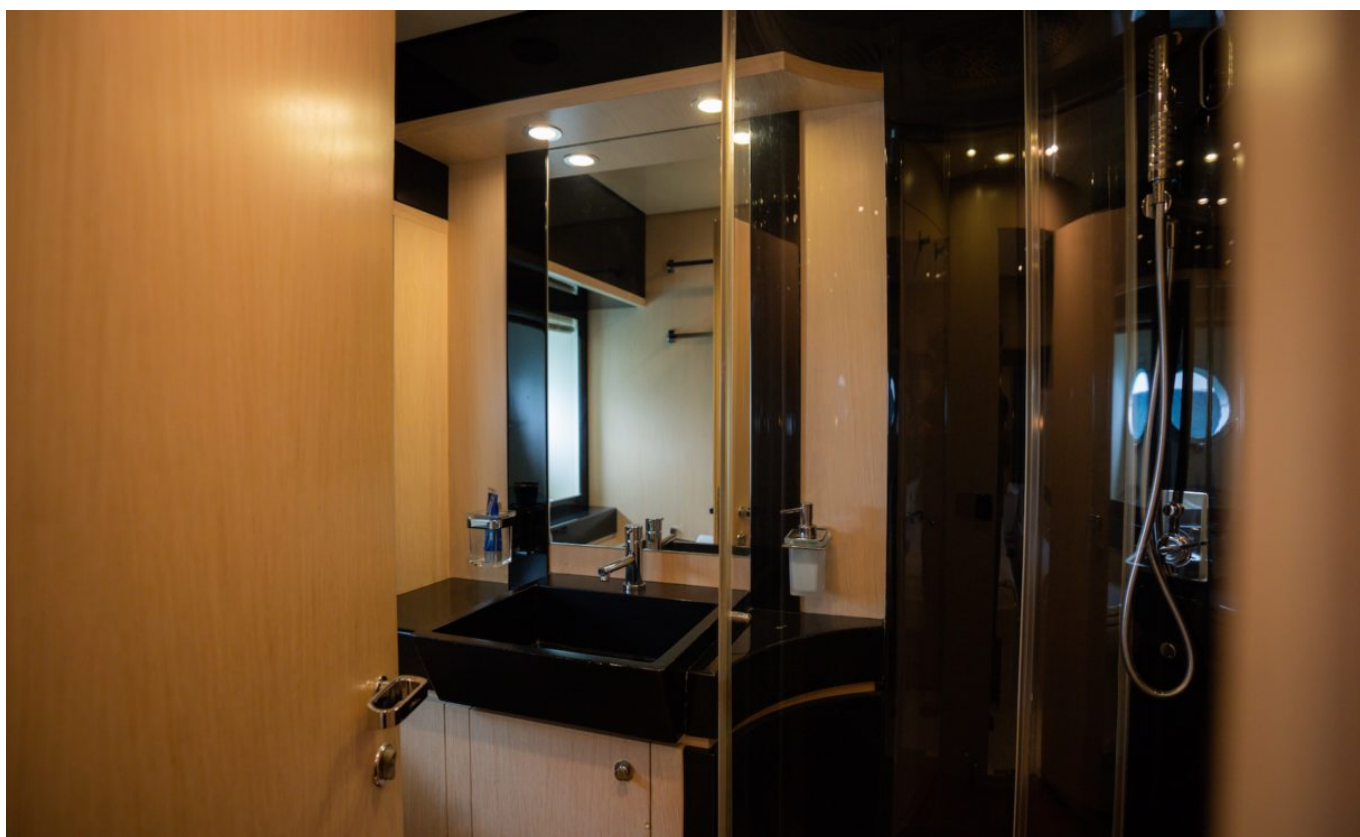

2008 RIVA 75' VENERE – M/Y BLUE PEARL

Disclaimer:

Brokers present the particulars of this Vessel in good faith; however, they cannot guarantee or warrant the accuracy of this information, nor do they provide any assurances regarding the Vessel's condition. Images of the Vessel may be sourced from a catalogue. This document shall not, under any circumstances, be deemed a contractual term.